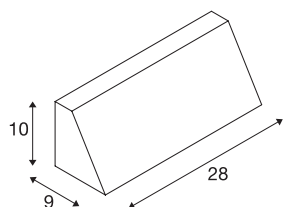

PEMA

outdoor wall light, TC-(D,H,T,Q)SE, IP44, rectangular, silver-grey, max. 15W

The single-headed PEMA wall light consists of painted aluminium and glass, which covers the lamp. It is protection class IP44 and suitable for outdoor use. The electrical connection of the luminaire, which comes in various colours, is made directly to the 230V mains supply.

TECHNICAL DATA

Item no.:	230034
Socket	E27
Number of sockets	1
Primary nominal voltage	220-240V ~50/60Hz mA/V
Width	28 cm
Height	10 cm
Depth	9 cm
Net weight	1.066 kg
Gross weight	1.194 kg
IP Code	IP 65
Safety class	I
Assembly	Surface
Assembly details	Wall
Number of through-wires	20
Wattage	15 W
Color	grey
Maximum ambient temperature	40 °C
BIG WHITE Page	639