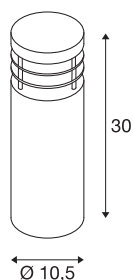

VAP SLIM 30

outdoor floor stand, TC-TSE, IP44, brushed stainless steel, Ø/H 10/30 cm, max. 20W

Round floor stand of the VAP SLIM series made from weather-resistant stainless steel for direct connection to the 230V mains supply. It is protection class IP44 and suitable for outdoor use. An earth spike as well as a concrete anchor set are available as an option for simplified installation. Other sizes are available as a supplement to the series.

TECHNICAL DATA

Item no.:	230063
Socket	E27
Number of sockets	1
Primary nominal voltage	220-240V ~50/60Hz mA/V
Height	30 cm
Diameter	10.5 cm
Net weight	1.365 kg
Gross weight	1.486 kg
IP Code	IP 44
Safety class	I
Assembly	Surface
Assembly details	Ground
Wattage	20 W
Color	stainless steel
BIG WHITE Page	565

Recommended lamp

1005289	T38 E27 , white LED light, 8W 3000K CRI90 240°
1005290	T38 E27 , white LED light, 8W 4000K CRI90 240°

Accessories

230060	EARTH SPIKE , for VAP SLIM 30/60/90, VAP, BERRA and SITRA, gal- vanised steel
230061	CONCRETE ANCHOR SET , for VAP SLIM 30/60/90, VAP and BER- RA