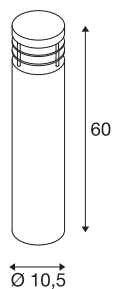

VAP SLIM 60

outdoor floor stand, TC-TSE, IP44, brushed stainless steel, Ø/H 10/60 cm, max. 20W

Round floor stand of the VAP SLIM series made from weather-resistant stainless steel for direct connection to the 230V mains supply. It is protection class IP44 and suitable for outdoor use. An earth spike as well as a concrete anchor set are available as an option for simplified installation. Other sizes are available as a supplement to the series.

TECHNICAL DATA

Item no.:	230066
Socket	E27
Number of sockets	1
Primary nominal voltage	220-240V ~50/60Hz mA/V
Height	60 cm
Diameter	10.5 cm
Net weight	2.297 kg
Gross weight	2.515 kg
IP Code	IP 44
Safety class	I
Assembly	Surface
Assembly details	Ground
Wattage	20 W
Color	stainless steel
BIG WHITE Page	565

Recommended lamp

1005289	T38 E27 , white LED light, 8W 3000K CRI90 240°
1005290	T38 E27 , white LED light, 8W 4000K CRI90 240°

Accessories

230060	EARTH SPIKE , for VAP SLIM 30/60/90, VAP, BERRA and SITRA, gal- vanised steel
230061	CONCRETE ANCHOR SET , for VAP SLIM 30/60/90, VAP and BER- RA