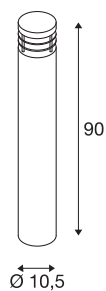

VAP SLIM 90

outdoor floor stand, TC-TSE, IP44, brushed stainless steel, Ø/H 10/90 cm, max. 20W

Round floor stand of the VAP SLIM series made from weather-resistant stainless steel for direct connection to the 230V mains supply. It is protection class IP44 and suitable for outdoor use. An earth spike as well as a concrete anchor set are available as an option for simplified installation. Other sizes are available as a supplement to the series.

TECHNICAL DATA

Item no.:	230069
Socket	E27
Number of sockets	1
Primary nominal voltage	220-240V ~50/60Hz mA/V
Height	90 cm
Diameter	10.5 cm
Net weight	3.117 kg
Gross weight	3.41 kg
IP Code	IP 44
Safety class	I
Assembly	Surface
Assembly details	Ground
Wattage	20 W
Color	stainless steel
BIG WHITE Page	565

Recommended lamp

1005289	T38 E27 , white LED light, 8W 3000K CRI90 240°
1005290	T38 E27 , white LED light, 8W 4000K CRI90 240°

Accessories

230060	EARTH SPIKE , for VAP SLIM 30/60/90, VAP, BERRA and SITRA, gal- vanised steel
230061	CONCRETE ANCHOR SET , for VAP SLIM 30/60/90, VAP and BER- RA