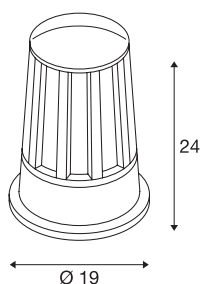

## CONE

outdoor floor stand, A60, IP54, anthracite, max. 100W

The conical floor stand CONE for outdoor use is made from aluminium. The lamp cover consists of structured and transparent glass. The option of through-wiring facilitates outdoor installation. Two colour versions are available with the IP54 protection class.

## TECHNICAL DATA

Item no.:	230435
Socket	E27
Number of sockets	1
Primary nominal voltage	220-240V ~50/60Hz mA/V
Height	24 cm
Diameter	19 cm
Net weight	2.496 kg
Gross weight	2.808 kg
IP Code	IP 54
Safety class	I
Impact resistance class	IK05
Impact resistance	0,7 Joule
Assembly	Surface
Assembly details	Ground
Wattage	100 W
Color	anthracite
BIG WHITE Page	551

## Recommended lamp

1005302	A60 E27 , white LED light, 13.2W 2700K CRI90 220°
1005303	A60 E27 , transparent LED light, 7.5W 2700K CRI90 320°
1005305	A60 E27 Mirrorhead , chrome LED light, 7.5W 2700K CRI90 180°