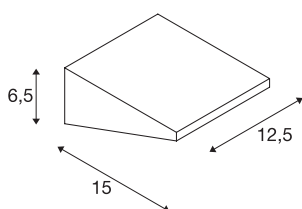

IPERI WALL

outdoor wall light, LED, 4000K, IP44, anthracite, 48 LED, 5W

The IPERI WALL wall light made from aluminium is fitted with a large number of powerful SMD LEDs. With protection class IP44, it is suitable for outdoor use. The different colour versions available are supplied with connection box for simplified installation. In addition, the installation can be extended by floor lamps of the series.

TECHNICAL DATA

Item no.:	231315
Primary nominal voltage	220-240V ~50/60Hz mA/V
Width	12.5 cm
Height	6.5 cm
Depth	15 cm
Net weight	0.501 kg
Gross weight	0.61 kg
IP Code	IP 44
Safety class	II
Assembly	Surface
Assembly details	Wall
Wattage	4.5 W
Lumen	400 lm
Colour temperature	4000 Kelvin
Color	anthracite
CRI	80
LXXBXX data	L70B50
Ambient temperature	40 °C
Minimum ambient temperature	-25 °C
Maximum ambient temperature	40 °C
BIG WHITE Page	662