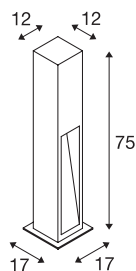

ARROCK STONE

outdoor floor stand, LED, 3000K, square, stone-grey, L/W/H 12/12/75 cm, max. 6W

The STONE floor stand from the ARROCK series is made of natural basalt, and has an integrated Premium LED which emits indirect light. Thanks to its IP44 protection class, the floor stand is suitable for outdoor use. An earth spike is available as an option for simplified installation. It is connected to the 230V mains supply based on the pre-installed LED driver.

TECHNICAL DATA

Item no.:	231371
Primary nominal voltage	220-240V ~50/60Hz mA/V
Secondary power / secondary voltage	700mA
Length	12 cm
Width	12 cm
Height	75 cm
Net weight	21.32 kg
Gross weight	23.181 kg
IP Code	IP 55
Safety class	II
Impact resistance class	IK02
Assembly	Surface
Assembly details	Ground
Wattage	9 W
Lumen	330 lm
Colour temperature	3000 Kelvin
Color	grey
CRI	80
LXXBXX data	L70B50
Minimum ambient temperature	-20 °C
Maximum ambient temperature	40 °C
BIG WHITE Page	536

Light Source

916408	
--------	---

Accessories

231235	EARTH SPIKE , for AR-ROCK STONE, galvanised steel
--------	---