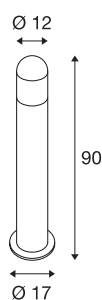

## C-POL

outdoor floor stand, TC-(D,H,T,Q)SE, IP54, anthracite, max. 24W

The C-POL series floor stand made from aluminium provides glare-free illumination by the construction of the incorporated grid. It is suitable for use outdoors thanks to its IP44 protection class. The C-POL series also contains a wall light and can therefore be used universally. As an option a connection box for safe electrical connection to the round luminaire upright, is available. The connection of the luminaire is made to the 230V mains supply.

## TECHNICAL DATA

Item no.:	231475
Socket	E27
Number of sockets	1
Primary nominal voltage	220-240V ~50/60Hz mA/V
Height	90 cm
Diameter	12 cm
Net weight	3.01 kg
Gross weight	3.788 kg
IP Code	IP 54
Safety class	I
Impact resistance class	IK03
Assembly	Surface
Assembly details	Ground
Wattage	24 W
Color	anthracite
BIG WHITE Page	566

## Accessories

228730	CONNECTION BOX , 3-pin, IP68
--------	---------------------------------