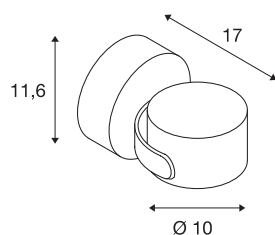

SITRA 360 WL

outdoor wall light, TCR-TSE, IP44, anthracite, max. 9W

This wall and ceiling light of the SITRA 360 WL made from aluminium is suitable for almost all outdoor lighting requirements by a built-in rotatable and tiltable lamp head and IP44 protection class. The electrical connection of the two colour versions available is made directly to the 230V mains supply. The SITRA 360 WL also includes floor stands as well as spike luminaires and can therefore be used universally.

TECHNICAL DATA

Item no.:	231515
Socket	GX53
Lamp	TCR-TSE
Number of sockets	1
Lamps included	No
Primary nominal voltage	220-240V ~50/60Hz mA/V
Tilt range	90 °
Horizontal rotation range	90 °
Height	11.6 cm
Diameter	10 cm
Depth	17 cm
Net weight	0.983 kg
Gross weight	1.084 kg
IP Code	IP 44
Safety class	I
Assembly	Surface
Assembly details	Ceiling, Wall
Wattage	9 W
Color	anthracite
BIG WHITE Page	684