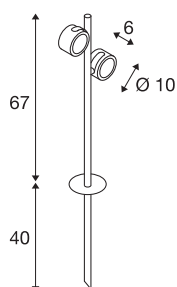

SITRA 360 SL SPIKE

outdoor spike luminaire, double-headed, TCR-TSE, IP44, anthracite, max. 18W

This spike lamp SITRA 360 SL SPIKE is made from aluminium and is suitable for almost all outdoor lighting requirements by two incorporated, multi-directional adjustable lamp heads and IP44 rating. The electrical connection is made using the connection lead and mains plug to the 230V mains supply. The SITRA 360 SL SPIKE also includes floor stands, wall and ceiling lights and can therefore be used universally.

TECHNICAL DATA

Item no.:	231535
Socket	GX53
Lamp	TCR-TSE
Number of sockets	2
Lamps included	No
Primary nominal voltage	220-240V ~50/60Hz mA/V
Tilt range	90 °
Horizontal rotation range	90 °
Length	28 cm
Width	11.6 cm
Height	67 cm
Net weight	1.835 kg
Gross weight	2.675 kg
IP Code	IP 44
Safety class	I
Impact resistance class	IK04
Impact resistance	0,5 Joule
Assembly	Surface
Assembly details	Ground
Wattage	9 W
Color	anthracite
BIG WHITE Page	603