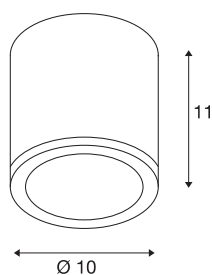

SITRA

outdoor ceiling light, TCR-TSE, IP44, round, white, max. 9W

The SITRA ceiling light is made from aluminium and glass, which covers the lamp. It is suitable for use outdoors thanks to its IP44 protection class. With its built-in GX53 socket, the luminaire is suitable for both LED and energy-saving lamps. The electrical connection of the luminaire, which comes in three colours, is directly to the 230V mains supply.

TECHNICAL DATA

Item no.:	231541
Socket	GX53
Lamp	TCR-TSE
Number of sockets	1
Lamps included	No
Primary nominal voltage	220-240V ~50/60Hz mA/V
Height	11 cm
Diameter	10 cm
Net weight	0.713 kg
Gross weight	0.777 kg
IP Code	IP 44
Safety class	I
Assembly	Surface
Assembly details	Ceiling
Wattage	9 W
Color	white
BIG WHITE Page	679