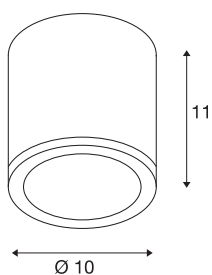

SITRA

outdoor ceiling light, TCR-TSE, IP44, round, anthracite, max. 9W

The SITRA ceiling light is made from aluminium and glass, which covers the lamp. It is suitable for use outdoors thanks to its IP44 protection class. With its built-in GX53 socket, the luminaire is suitable for both LED and energy-saving lamps. The electrical connection of the luminaire, which comes in three colours, is directly to the 230V mains supply.

TECHNICAL DATA

Item no.:	231545
Socket	GX53
Lamp	TCR-TSE
Number of sockets	1
Lamps included	No
Primary nominal voltage	220-240V ~50/60Hz mA/V
Height	11 cm
Diameter	10 cm
Net weight	0.699 kg
Gross weight	0.756 kg
IP Code	IP 44
Safety class	I
Assembly	Surface
Assembly details	Ceiling
Wattage	9 W
Color	anthracite
BIG WHITE Page	679