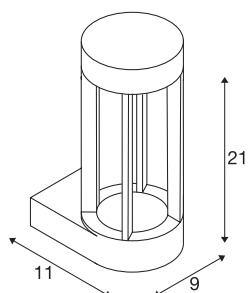

SLOTS WALL

outdoor wall light, LED, 3000K, anthracite, 6.3 W

In the SLOTS WALL wall light made from aluminium, the incorporated COB LED module generates an indirectly radiating, warm white light. With protection class IP44, it is suitable for outdoor use. The luminaire is ready to be connected directly to the 230V mains supply.

TECHNICAL DATA

Item no.:	231805
Primary nominal voltage	220-240V ~50/60Hz mA/V
Height	21 cm
Diameter	9 cm
Depth	11 cm
Net weight	0.886 kg
Gross weight	1.068 kg
IP Code	IP 44
Safety class	I
Assembly	Surface
Assembly details	Wall
Wattage	4.5 W
Lumen	140 lm
Colour temperature	3000 Kelvin
Color	anthracite
LXXBXX data	L70B50
Minimum ambient temperature	-20 °C
Maximum ambient temperature	50 °C
BIG WHITE Page	647