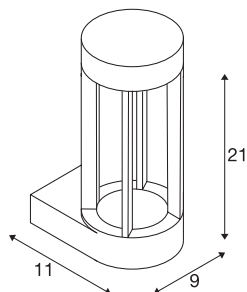

SLOTS WALL

outdoor wall light, LED, 3000K, rust, 6.3 W

In the SLOTS WALL wall light made from aluminium, the incorporated COB LED module generates an indirectly radiating, warm white light. With protection class IP44, it is suitable for outdoor use. The luminaire is ready to be connected directly to the 230V mains supply.

TECHNICAL DATA

Item no.:	231807
Primary nominal voltage	220-240V ~50/60Hz mA/V
Height	21 cm
Diameter	9 cm
Depth	11 cm
Net weight	0.877 kg
Gross weight	1.066 kg
IP Code	IP 44
Safety class	I
Assembly	Surface
Assembly details	Wall
Wattage	4.5 W
Lumen	140 lm
Colour temperature	3000 Kelvin
Color	rust
LXXBXX data	L70B50
Minimum ambient temperature	-20 °C
Maximum ambient temperature	50 °C
BIG WHITE Page	647