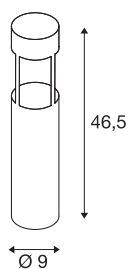

SLOTS 45

outdoor floor stand, LED, 3000K, anthracite, Ø/H 9/46.5 cm, max. 6.3W

In the SLOTS 45 floor stand made from aluminium, the incorporated COB LED module generates an indirectly radiating warm white light. With protection class IP44, it is suitable for outdoor use. As an option, a screw set as well as a connection box for safe electrical connection is available within the round bollard. A concrete anchor set is included.

TECHNICAL DATA

Item no.:	231815
Primary nominal voltage	220-240V ~50/60Hz mA/V
Height	46.5 cm
Diameter	9 cm
Net weight	1.329 kg
Gross weight	1.619 kg
IP Code	IP 44
Safety class	I
Assembly	Surface
Assembly details	Ground
Wattage	4.5 W
Lumen	200 lm
Colour temperature	3000 Kelvin
Beam angle	68 °
Color	anthracite
CRI	80
LXXBXX data	L70B50
Minimum ambient temperature	-20 °C
Maximum ambient temperature	45 °C
BIG WHITE Page	570