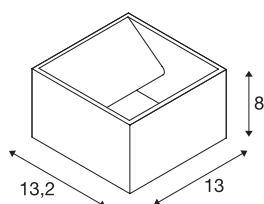

## LOGS WALL

outdoor wall light, LED, 3000K, IP44, square, white, 8W

The indirect LED wall luminaire LOGS WALL is made from aluminium and equipped with a high-performance planar LED. Depending on the version various housing colours are available. The required driver for direct connection to 230V mains supply is included in each package. In addition, the installation can be extended by floor lamps of the series.

## TECHNICAL DATA

Item no.:	232101
Primary nominal voltage	220-240V ~50/60Hz mA/V
Secondary power / secondary voltage	500mA
Width	13 cm
Height	8 cm
Depth	13.2 cm
Net weight	0.938 kg
Gross weight	1.189 kg
IP Code	IP 65
Safety class	I
Assembly	Surface
Assembly details	Wall
Wattage	9.5 W
Lumen	800 lm
Colour temperature	3000 Kelvin
Color	white
CRI	80
LXXBXX data	L70B50
Maximum ambient temperature	40 °C
BIG WHITE Page	652