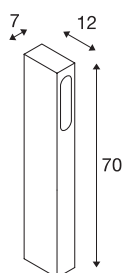

SLOTBOX 70

outdoor floor stand, LED, 3000K, IP44, square, anthracite, L/W/H 12/7/70, 4W

The indirect floor luminaire SLOTBOX 70 convinces with an extraordinary appearance. Equipped with a high-quality, warm white LED, it provides a perfect mix of efficiency and strong design character. It is suitable for use outdoors thanks to its IP44 protection class. A concrete-anchor-set for the secure mounting is included. Thanks to the incorporated LED driver, the electrical connection of both versions is made directly to 230V mains supply.

TECHNICAL DATA

Item no.:	232145
Primary nominal voltage	100-277V ~50/60Hz mA/V
Secondary power / secondary voltage	700mA
Length	7 cm
Width	12 cm
Height	70 cm
Net weight	2.163 kg
Gross weight	2.627 kg
IP Code	IP 44
Safety class	II
Impact resistance class	IK04
Impact resistance	0,5 Joule
Assembly	Surface
Assembly details	Ground
Wattage	8.7 W
Lumen	160 lm
Colour temperature	3000 Kelvin
Color	anthracite
LXXBXX data	L70B50
Minimum ambient temperature	-20 °C
Maximum ambient temperature	30 °C
BIG WHITE Page	574