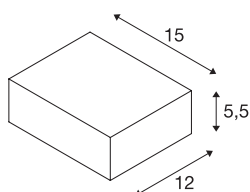

QUADRASYL WL 15

outdoor wall light, energy-saving lamp GX53, IP44, square, L/W/H 15/12/5.5 cm, anthracite, max. 11W

Square wall light QUADRASYL WL 15 made from painted aluminium. With protection class IP44 it is suitable for outdoor use. The electrical connection of the luminaire, which comes in two colours, is made directly to the 230V mains supply. The QUADRASYL series contains floor stands and can therefore be used universally.

TECHNICAL DATA

Item no.:	232285
Socket	GX53
Lamp	TCR-TSE
Number of sockets	1
Lamps included	No
Primary nominal voltage	220-240V ~50/60Hz mA/V
Length	15 cm
Width	12 cm
Height	5.5 cm
Net weight	0.884 kg
Gross weight	0.946 kg
IP Code	IP 44
Safety class	I
Assembly	Surface
Assembly details	Wall
Wattage	11 W
Color	anthracite
BIG WHITE Page	662