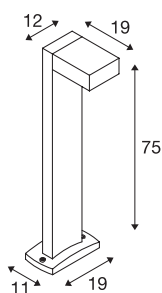

## QUADRASYL 75

outdoor floor lamp, energy saving lamp GX53, IP44, square, silver-grey, L/W/H 19/22.5/75 cm, max. 11W

Square, free-standing, QUADRASYL 75 light made from painted aluminium. Thanks to its IP44 rating, it is suitable for outdoor use. The light is available in a choice of two colours and can be connected to the 230 V mains power supply. An optional connection box is also available for secure electrical connection in the lamp shaft. For ease of installation, a concrete anchor set is included in the scope of delivery. The QUADRASYL range also includes ceiling lights and so can be used anywhere.

## TECHNICAL DATA

Item no.:	232294
Socket	GX53
Lamp	TCR-TSE
Number of sockets	1
Lamps included	No
Primary nominal voltage	220-240V ~50/60Hz mA/V
Width	19 cm
Height	75 cm
Depth	19 cm
Net weight	3.176 kg
Gross weight	3.784 kg
IP Code	IP 44
Safety class	I
Assembly	Surface
Assembly details	Ground
Wattage	11 W
Color	grey
BIG WHITE Page	577