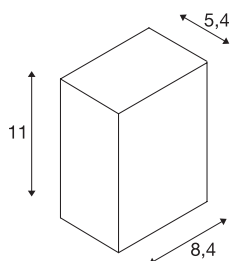

## QUAD 1 XL

wall light, LED, 3000K, IP44, square, white, 3.2W

The QUAD 1 XL wall light is available in several colours, and fitted with a powerful, warm white LED. The electrical connection of the aluminium luminaire is made directly to the 230V mains supply using the built-in driver. Thanks to its IP44 protection class, the luminaire is suitable for outdoor use.

## TECHNICAL DATA

Item no.:	232431
Number of different light outlets	1
Primary nominal voltage	100-277V ~50/60Hz mA/V
Secondary power / secondary voltage	350mA
Width	8.4 cm
Height	11 cm
Depth	5.4 cm
Net weight	0.639 kg
Gross weight	0.678 kg
IP Code	IP 44
Safety class	I
Impact resistance class	IK05
Assembly	Surface
Assembly details	Wall
Wattage	4.5 W
Lumen	290 lm
Colour temperature	3000 Kelvin
Beam angle	110 °
Color	white
LXXBXX data	L70B50
Minimum ambient temperature	-20 °C
Maximum ambient temperature	50 °C