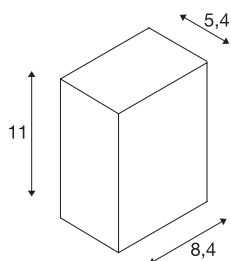

QUAD 1 XL

wall light, LED, 3000K, IP44, square, anthracite, 3.2W

The QUAD 1 XL wall light is available in several colours, and fitted with a powerful, warm white LED. The electrical connection of the aluminium luminaire is made directly to the 230V mains supply using the built-in driver. Thanks to its IP44 protection class, the luminaire is suitable for outdoor use.

TECHNICAL DATA

Item no.:	232435
Number of different light outlets	1
Primary nominal voltage	100-277V ~50/60Hz mA/V
Secondary power / secondary voltage	350mA
Width	8.4 cm
Height	11 cm
Depth	5.4 cm
Net weight	0.634 kg
Gross weight	0.68 kg
IP Code	IP 44
Safety class	I
Impact resistance class	IK05
Assembly	Surface
Assembly details	Wall
Wattage	4.5 W
Lumen	260 lm
Colour temperature	3000 Kelvin
Beam angle	110 °
Color	anthracite
LXXBXX data	L70B50
Minimum ambient temperature	-20 °C
Maximum ambient temperature	50 °C