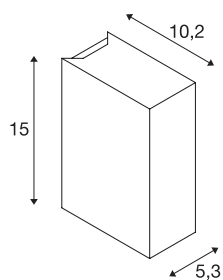

QUAD 2 XL

wall light, LED, 3000K, IP44, square, up/down, white, 3.2W

The QUAD 2 XL wall light is available in several colours, and fitted with a powerful, warm white LED. The electrical connection of the aluminium luminaire is made directly to the 230V mains supply using the built-in driver. Thanks to its IP44 protection class, the luminaire is suitable for outdoor use.

TECHNICAL DATA

Item no.:	232441
Number of different light outlets	2
Primary nominal voltage	100-277V ~50/60Hz mA/V
Secondary power / secondary voltage	350mA
Width	5.3 cm
Height	15 cm
Depth	10.2 cm
Net weight	1.009 kg
Gross weight	1.08 kg
IP Code	IP 44
Safety class	I
Assembly	Surface
Assembly details	Wall
Wattage	8 W
Lumen	580 lm
Colour temperature	3000 Kelvin
Beam angle	110 °
Color	white
LXXBXX data	L70B50
Minimum ambient temperature	-20 °C
Maximum ambient temperature	40 °C
BIG WHITE Page	634