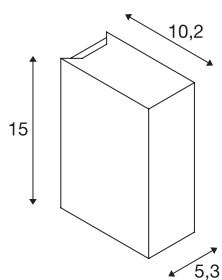

QUAD 2 XL

wall light, LED, 3000K, IP44, square, up/down, anthracite, 3.2W

The QUAD 2 XL wall light is available in several colours, and fitted with a powerful, warm white LED. The electrical connection of the aluminium luminaire is made directly to the 230V mains supply using the built-in driver. Thanks to its IP44 protection class, the luminaire is suitable for outdoor use.

TECHNICAL DATA

Item no.:	232445
Number of different light outlets	2
Primary nominal voltage	100-277V ~50/60Hz mA/V
Secondary power / secondary voltage	350mA
Width	5.3 cm
Height	15 cm
Depth	10.2 cm
Net weight	1.01 kg
Gross weight	1.088 kg
IP Code	IP 44
Safety class	I
Assembly	Surface
Assembly details	Wall
Wattage	8 W
Lumen	520 lm
Colour temperature	3000 Kelvin
Beam angle	110 °
Color	anthracite
LXXBXX data	L70B50
Minimum ambient temperature	-20 °C
Maximum ambient temperature	40 °C
BIG WHITE Page	634