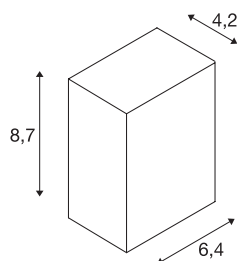

QUAD 1

wall light, LED, 3000K, IP44, square, white, 4.6W

The QUAD 1 wall light is available in several colours, and fitted with a powerful, warm white power LED. The electrical connection of the aluminium luminaire is made directly to the 230V mains supply using the built-in driver. Thanks to its IP44 protection class, the luminaire is suitable for outdoor use.

TECHNICAL DATA

Item no.:	232461
Number of different light outlets	1
Primary nominal voltage	200-240V ~50/60Hz mA/V
Secondary power / secondary voltage	700mA
Width	6.4 cm
Height	8.7 cm
Depth	4.2 cm
Net weight	0.321 kg
Gross weight	0.354 kg
IP Code	IP 44
Safety class	I
Assembly	Surface
Assembly details	Wall
Wattage	4.6 W
Lumen	100 lm
Colour temperature	3000 Kelvin
Beam angle	90 °
Color	white
CRI	80
LXXBXX data	L70B50
BIG WHITE Page	633