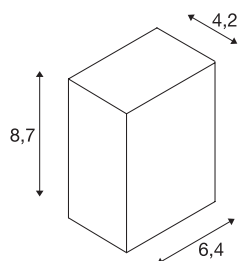

## QUAD 1

wall light, LED, 3000K, IP44, square, anthracite, 4.6W

The QUAD 1 wall light is available in several colours, and fitted with a powerful, warm white power LED. The electrical connection of the aluminium luminaire is made directly to the 230V mains supply using the built-in driver. Thanks to its IP44 protection class, the luminaire is suitable for outdoor use.

## TECHNICAL DATA

Item no.:	232465
Number of different light outlets	1
Primary nominal voltage	200-240V ~50/60Hz mA/V
Secondary power / secondary voltage	700mA
Width	6.4 cm
Height	8.7 cm
Depth	4.2 cm
Net weight	0.313 kg
Gross weight	0.349 kg
IP Code	IP 44
Safety class	I
Assembly	Surface
Assembly details	Wall
Wattage	4.6 W
Lumen	80 lm
Colour temperature	3000 Kelvin
Beam angle	90 °
Color	anthracite
CRI	80
LXXBXX data	L70B50
BIG WHITE Page	633