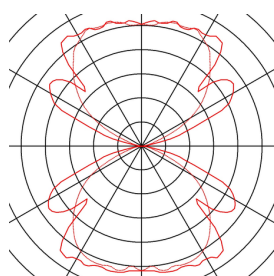

## BOX

outdoor wall light, QT-DE12, IP44, square, up/down, anthracite, max. 80W

Single-headed wall light BOX consisting of aluminium and glass that covers the two light outlets opposite to one another (UP/DOWN). It is protection class IP44 and suitable for outdoor use. The electrical connection of the luminaire, which comes in various colours, is made directly to the 230V mains supply.

## TECHNICAL DATA

Item no.:	232485
Socket	R7s 78mm
Lamp	QT-DE12
Number of sockets	1
Lamps included	No
Number of different light outlets	2
Primary nominal voltage	220-240V ~50/60Hz mA/V
Width	22 cm
Height	9 cm
Depth	12 cm
Net weight	1.291 kg
Gross weight	1.391 kg
IP Code	IP 44
Safety class	I
Assembly	Surface
Assembly details	Wall
Wattage	80 W
Color	anthracite
BIG WHITE Page	652

## Recommended lamp

1005287	QT DE12 R7S 78mm , transparent LED light, 9W 3000K CRI90 330°
---------	---