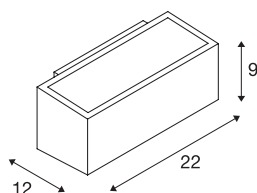

## BOX

outdoor wall light, QT-DE12, IP44, square, up/down, anthracite, max. 80W

Single-headed wall light BOX consisting of aluminium and glass that covers the two light outlets opposite to one another (UP/DOWN). It is protection class IP44 and suitable for outdoor use. The electrical connection of the luminaire, which comes in various colours, is made directly to the 230V mains supply.

## TECHNICAL DATA

Item no.:	232485
Socket	R7s 78mm
Lamp	QT-DE12
Number of sockets	1
Lamps included	No
Number of different light outlets	2
Primary nominal voltage	220-240V ~50/60Hz mA/V
Width	22 cm
Height	9 cm
Depth	12 cm
Net weight	1.291 kg
Gross weight	1.391 kg
IP Code	IP 44
Safety class	I
Assembly	Surface
Assembly details	Wall
Wattage	80 W
Color	anthracite
BIG WHITE Page	652