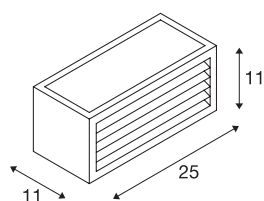

BOX-L

outdoor wall light, TC-(D,H,T,Q)SE, IP44, square, white, max. 18W

Single-headed BOX-L wall light consists of painted aluminium and frosted acrylic, which covers the three light outlets. It is protection class IP44 and suitable for outdoor use. The electrical connection of the luminaire, which comes in various colours, is made directly to the 230V mains supply.

TECHNICAL DATA

Item no.:	232491
Socket	E27
Number of sockets	1
Number of different light outlets	2
Primary nominal voltage	220-240V ~50/60Hz mA/V
Width	25 cm
Height	11 cm
Depth	11 cm
Net weight	1.215 kg
Gross weight	1.329 kg
IP Code	IP 54
Safety class	I
Assembly	Surface
Assembly details	Wall
Wattage	18 W
Color	white
BIG WHITE Page	652