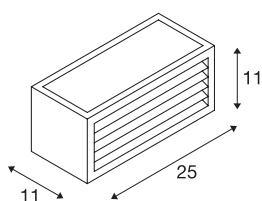

BOX-L

outdoor wall light, TC-(D,H,T,Q)SE, IP44, square, anthracite, max. 18W

Single-headed BOX-L wall light consists of painted aluminium and frosted acrylic, which covers the three light outlets. It is protection class IP44 and suitable for outdoor use. The electrical connection of the luminaire, which comes in various colours, is made directly to the 230V mains supply.

TECHNICAL DATA

Item no.:	232495
Socket	E27
Number of sockets	1
Number of different light outlets	2
Primary nominal voltage	220-240V ~50/60Hz mA/V
Width	25 cm
Height	11 cm
Depth	11 cm
Net weight	1.144 kg
Gross weight	1.264 kg
IP Code	IP 54
Safety class	I
Assembly	Surface
Assembly details	Wall
Wattage	18 W
Color	anthracite
BIG WHITE Page	652