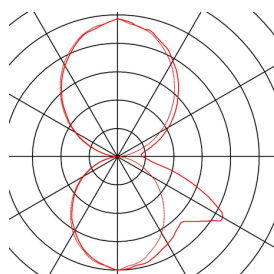

BOX-L

outdoor wall light, TC-(D,H,T,Q)SE, IP44, square, anthracite, max. 18W

Single-headed BOX-L wall light consists of painted aluminium and frosted acrylic, which covers the three light outlets. It is protection class IP44 and suitable for outdoor use. The electrical connection of the luminaire, which comes in various colours, is made directly to the 230V mains supply.

TECHNICAL DATA

Item no.:	232495
Socket	E27
Number of sockets	1
Number of different light outlets	2
Primary nominal voltage	220-240V ~50/60Hz mA/V
Width	25 cm
Height	11 cm
Depth	11 cm
Net weight	1.144 kg
Gross weight	1.264 kg
IP Code	IP 54
Safety class	I
Assembly	Surface
Assembly details	Wall
Wattage	18 W
Color	anthracite
BIG WHITE Page	652