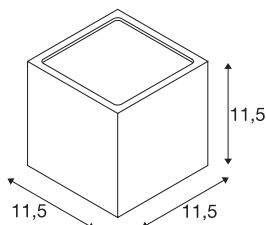

## SITRA CUBE

outdoor wall light, TCR-TSE, IP44, white, max. 18W

Cube-shaped wall light SITRA CUBE made from painted aluminium. Thanks to the position of the two sockets which are fitted, the mounted luminaire produces two equal but opposite cones of light (UP/DOWN). With protection class IP44 it is suitable for outdoor use. The electrical connection of the luminaire, which comes in various colours, is directly to the 230V mains supply.

## TECHNICAL DATA

Item no.:	232531
Socket	GX53
Lamp	TCR-TSE
Number of sockets	2
Lamps included	No
Number of different light outlets	2
Primary nominal voltage	220-240V ~50/60Hz mA/V
Width	10.8 cm
Height	11.5 cm
Depth	11 cm
Net weight	1.228 kg
Gross weight	1.303 kg
IP Code	IP 44
Safety class	I
Assembly	Surface
Assembly details	Wall
Wattage	9 W
Color	white
BIG WHITE Page	622