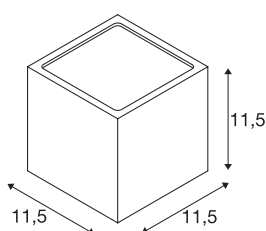

SITRA CUBE

outdoor wall light, TCR-TSE, IP44, anthracite, max. 18W

Cube-shaped wall light SITRA CUBE made from painted aluminium. Thanks to the position of the two sockets which are fitted, the mounted luminaire produces two equal but opposite cones of light (UP/DOWN). With protection class IP44 it is suitable for outdoor use. The electrical connection of the luminaire, which comes in various colours, is directly to the 230V mains supply.

TECHNICAL DATA

Item no.:	232535
Socket	GX53
Lamp	TCR-TSE
Number of sockets	2
Lamps included	No
Number of different light outlets	2
Primary nominal voltage	220-240V ~50/60Hz mA/V
Width	10.8 cm
Height	11.5 cm
Depth	11 cm
Net weight	1.211 kg
Gross weight	1.284 kg
IP Code	IP 44
Safety class	I
Assembly	Surface
Assembly details	Wall
Wattage	9 W
Color	anthracite
BIG WHITE Page	622