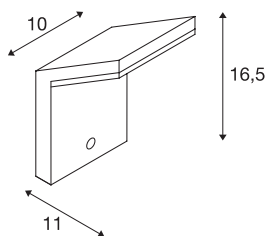

TECHNICAL DATA

Item no.:	232915
Primary nominal voltage	220-240V ~50/60Hz mA/V
Secondary power / secondary voltage	110mA
Width	10 cm
Height	16.5 cm
Depth	11 cm
Net weight	0.424 kg
Gross weight	0.52 kg
IP Code	IP 44
Safety class	I
Impact resistance class	IK02
Assembly	Surface
Assembly details	Wall
Wattage	9 W
Lumen	740 lm
Colour temperature	3000 Kelvin
Beam angle	120 °
Color	anthracite
CRI	80
LXXBXX data	L70B50
Minimum ambient temperature	-20 °C
Maximum ambient temperature	40 °C