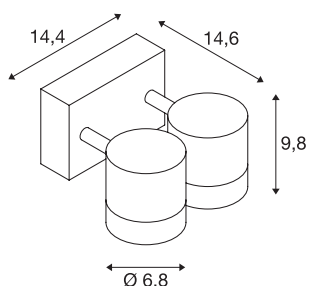

MYRA WALL

outdoor wall and ceiling light, double-headed, QPAR-51, IP55, silver-grey, max.100W

The wall and ceiling light of the MYRA series is made from painted aluminium and glass, which covers the lamp(s). The lamp heads can be rotated and swivelled. With protection class IP55, it is suitable for outdoor use. The electrical connection of the luminaire, which comes in various colours, is directly to the 230V mains supply. The MYRA series includes other floor stands, display fittings and can therefore be used universally.

TECHNICAL DATA

Item no.:	233094
Socket	GU10
Lamp	QPAR51
Number of sockets	2
Lamps included	No
Primary nominal voltage	220-240V ~50/60Hz mA/V
Tilt range	45 °
Horizontal rotation range	340 °
Width	14.6 cm
Height	9.8 cm
Depth	14.4 cm
Net weight	0.992 kg
Gross weight	1.229 kg
IP Code	IP 55
Safety class	I
Assembly	Surface
Assembly details	Ceiling, Wall
Wattage	50 W
Color	grey
BIG WHITE Page	686