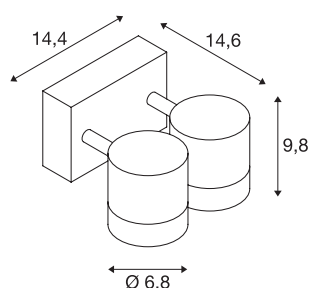

MYRA WALL

outdoor wall and ceiling light, double-headed, QPAR-51, IP55, anthracite, max.100W

The wall and ceiling light of the MYRA series is made from painted aluminium and glass, which covers the lamp(s). The lamp heads can be rotated and swivelled. With protection class IP55, it is suitable for outdoor use. The electrical connection of the luminaire, which comes in various colours, is directly to the 230V mains supply. The MYRA series includes other floor stands, display fittings and can therefore be used universally.

TECHNICAL DATA

Item no.:	233095
Socket	GU10
Lamp	QPAR51
Number of sockets	2
Lamps included	No
Primary nominal voltage	220-240V ~50/60Hz mA/V
Tilt range	45 °
Horizontal rotation range	340 °
Width	14.6 cm
Height	9.8 cm
Depth	14.4 cm
Net weight	0.99 kg
Gross weight	1.226 kg
IP Code	IP 55
Safety class	I
Assembly	Surface
Assembly details	Ceiling, Wall
Wattage	50 W
Color	anthracite
BIG WHITE Page	686