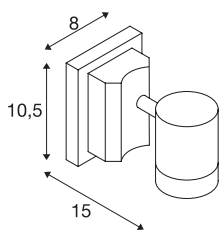

## MYRA WALL

outdoor wall and ceiling light, single-headed, QPAR51, IP55, silver-grey, max. 50W

The wall and ceiling light of the MYRA series is made from painted aluminium and glass, which covers the lamp(s). The lamp heads can be rotated and swivelled. With protection class IP55, it is suitable for outdoor use. The electrical connection of the luminaire, which comes in various colours, is directly to the 230V mains supply. The MYRA series includes other floor stands, display fittings and can therefore be used universally.

## TECHNICAL DATA

Item no.:	233104
Socket	GU10
Lamp	QPAR51
Number of sockets	1
Lamps included	No
Primary nominal voltage	220-240V ~50/60Hz mA/V
Tilt range	45 °
Horizontal rotation range	340 °
Width	8 cm
Height	10.5 cm
Diameter	7 cm
Depth	15 cm
Net weight	0.569 kg
Gross weight	0.642 kg
IP Code	IP 55
Safety class	I
Assembly	Surface
Assembly details	Ceiling, Wall
Wattage	50 W
Color	grey
BIG WHITE Page	666