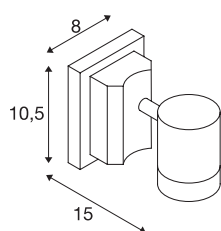

MYRA WALL

outdoor wall and ceiling light, single-headed, QPAR51, IP55, anthracite, max. 50W

The wall and ceiling light of the MYRA series is made from painted aluminium and glass, which covers the lamp(s). The lamp heads can be rotated and swivelled. With protection class IP55, it is suitable for outdoor use. The electrical connection of the luminaire, which comes in various colours, is directly to the 230V mains supply. The MYRA series includes other floor stands, display fittings and can therefore be used universally.

TECHNICAL DATA

| | |
|---------------------------|------------------------|
| Item no.: | 233105 |
| Socket | GU10 |
| Lamp | QPAR51 |
| Number of sockets | 1 |
| Lamps included | No |
| Primary nominal voltage | 220-240V ~50/60Hz mA/V |
| Tilt range | 45 ° |
| Horizontal rotation range | 340 ° |
| Width | 8 cm |
| Height | 10.5 cm |
| Diameter | 7 cm |
| Depth | 15 cm |
| Net weight | 0.566 kg |
| Gross weight | 0.636 kg |
| IP Code | IP 55 |
| Safety class | I |
| Assembly | Surface |
| Assembly details | Ceiling, Wall |
| Wattage | 50 W |
| Color | anthracite |
| BIG WHITE Page | 666 |