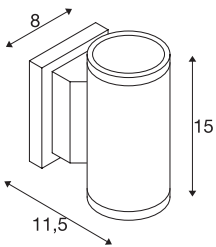

## MYRA

outdoor wall light, QPAR51, IP55, up/down, silver-grey, max. 70W

The wall light of the MYRA series is made from painted aluminium and glass, which covers the lamp. Thanks to the position of the two sockets which are fitted, the mounted luminaire produces two equal but opposite cones of light (UP/DOWN). With protection class IP55, it is suitable for outdoor use. The electrical connection of the luminaire, which comes in various colours, is directly to the 230V mains supply. The MYRA series includes other floor stands, display fittings and can therefore be used universally.

## TECHNICAL DATA

Item no.:	233114
Socket	GU10
Lamp	QPAR51
Number of sockets	2
Lamps included	No
Number of different light outlets	2
Primary nominal voltage	220-240V ~50/60Hz mA/V
Width	8 cm
Height	15 cm
Depth	11.5 cm
Net weight	0.605 kg
Gross weight	0.804 kg
IP Code	IP 55
Safety class	I
Impact resistance class	IK02
Impact resistance	0,2 Joule
Assembly	Surface
Assembly details	Wall
Wattage	35 W
Color	grey
BIG WHITE Page	644