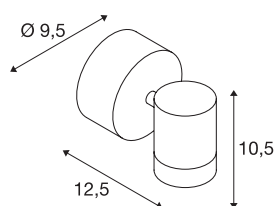

## HELIA

**outdoor wall light, single-headed, LED, 3000K, IP55, anthracite, tiltable, 8W**

The puristic single-headed HELIA wall light consists of a cylindrical aluminium structure and it fitted with one warm-white high-voltage LED. The electrical connection of the luminaire, which comes in white, beige and anthracite, is made directly to the 230V mains supply. With protection class IP55, the floodlight is suitable for outdoor use. This luminaire contains dimmable LED lamps. The lamps in the luminaire cannot be replaced. The HELIA series contains further pendants, wall lights, display lights, path lights and floor stands, and as such can be used universally.

## TECHNICAL DATA

Item no.:	233245
Number of different light outlets	1
Primary nominal voltage	220-240V ~50/60Hz mA/V
Secondary power / secondary voltage	500mA
Width	9.5 cm
Height	10.5 cm
Depth	12.5 cm
Net weight	0.627 kg
Gross weight	0.7 kg
IP Code	IP 65
Safety class	I
Impact resistance class	IK04
Assembly	Surface
Assembly details	Ceiling, Wall
Wattage	6.5 W
Lumen	440 lm
Colour temperature	3000 Kelvin
Beam angle	35 °
Color	anthracite
CRI	80
LXXBXX data	L70B50
Minimum ambient temperature	-20 °C