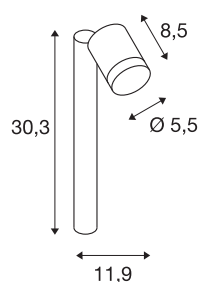

## HELIA

outdoor floor stand, single-headed, LED, 3000K, IP55, anthracite, 8W, optional spike luminaire

The puristic HELIA path light and floor stand is made of aluminium and fitted with one lamp head. The luminaire is equipped with a warm-white high-voltage LED. The light, which comes in anthracite, is connected directly to the 230V mains supply. With protection class IP55, the floodlight is suitable for outdoor use. This luminaire contains dimmable LED lamps. The lamps in the luminaire cannot be replaced. The HELIA series also contains pendants, wall lights and display floodlights as such it can be used universally.

## TECHNICAL DATA

Item no.:	233275
Number of different light outlets	1
Primary nominal voltage	220-240V ~50/60Hz mA/V
Secondary power / secondary voltage	500mA
Width	5.5 cm
Height	30.3 cm
Depth	11.9 cm
Net weight	0.774 kg
Gross weight	1.027 kg
IP Code	IP 55
Safety class	I
Impact resistance class	IK04
Assembly	Surface
Assembly details	Ground with Acc.
Wattage	6.5 W
Lumen	440 lm
Colour temperature	3000 Kelvin
Beam angle	35 °
Color	anthracite
CRI	80
LXXBXX data	L70B50
Minimum ambient temperature	-20 °C