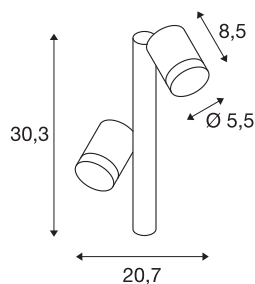

HELIA

outdoor floor stand, double-headed, LED, 3000K, IP55, anthracite, 16W, optional spike luminaire

The puristic HELIA path light and floor stand is made of aluminium and fitted with one lamp head. The luminaire is fitted with two high-voltage, warm-white LEDs. The light, which comes in anthracite, is connected directly to the 230V mains supply. With protection class IP55, the floodlight is suitable for outdoor use. This luminaire contains dimmable LED lamps. The lamps in the luminaire cannot be replaced. The HELIA series also contains pendants, wall lights and display floodlights as such it can be used universally.

TECHNICAL DATA

Item no.:	233285
Number of different light outlets	2
Primary nominal voltage	220-240V ~50/60Hz mA/V
Secondary power / secondary voltage	500mA
Width	5.5 cm
Height	30.3 cm
Depth	20.7 cm
Net weight	1.077 kg
Gross weight	1.421 kg
IP Code	IP 55
Safety class	I
Impact resistance class	IK04
Assembly	Surface
Assembly details	Ground with Acc.
Wattage	13 W
Lumen	880 lm
Colour temperature	3000 Kelvin
Beam angle	35 °
Color	anthracite
CRI	80
LXXBXX data	L70B50
Minimum ambient temperature	-20 °C