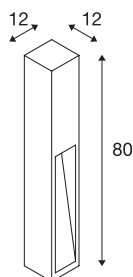

## RUSTY SLOT 80

outdoor floor stand, LED, 3000K, rusted steel, L/W/H  
12/12/80 cm

The direct radiating floor stands of the RUSTY series convince by their exceptional rust look. This is achieved by a special chemical treatment of the FeCSi steel used. This makes the luminaire a unique piece and an absolutely special feature wherever they are installed. With protection class IP55, it is suitable for outdoor use. As an option an earth spike as well as a connection box for safe electrical connection to the round luminaire upright, are available. Equipped with a high output COB LED, the luminaire connects directly to 230V mains supply.

## TECHNICAL DATA

|                             |                        |
|-----------------------------|------------------------|
| Item no.:                   | 233457                 |
| Primary nominal voltage     | 220-240V ~50/60Hz mA/V |
| Width                       | 12 cm                  |
| Height                      | 80 cm                  |
| Depth                       | 12 cm                  |
| Net weight                  | 16.83 kg               |
| Gross weight                | 17.447 kg              |
| IP Code                     | IP 55                  |
| Safety class                | I                      |
| Assembly                    | Surface                |
| Assembly details            | Ground                 |
| Wattage                     | 9 W                    |
| Lumen                       | 30 lm                  |
| Colour temperature          | 3000 Kelvin            |
| Color                       | rust                   |
| CRI                         | 80                     |
| LXXBXX data                 | L70B50                 |
| Minimum ambient temperature | -20 °C                 |
| Maximum ambient temperature | 45 °C                  |
| BIG WHITE Page              | 524                    |