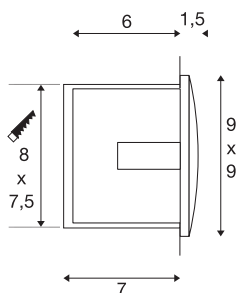

DOWNUNDER OUT LED S

outdoor recessed wall light, LED, 3000K, white

The DOWNUNDER OUT LED S recessed wall light is made of aluminium, and outfitted with high output SMD LEDs that produce downward directed, glare-free light emission. Thanks to its IP55 protection class, the luminaire is suitable for outdoor use. The luminaire is connected directly to the 230V mains supply. A mounting pot is included in the delivery for simple assembly.

TECHNICAL DATA

Item no.:	233601
Primary nominal voltage	220-240V ~50/60Hz mA/V
Secondary power / secondary voltage	300mA
Width	9 cm
Height	9 cm
Depth	5 cm
Installation length	8 cm
Installation width	7.5 cm
Installation depth	7 cm
Net weight	0.257 kg
Gross weight	0.298 kg
IP Code	IP 55
Safety class	I
Assembly	Recessed
Assembly details	Wall
Wattage	1.7 W
Lumen	65 lm
Colour temperature	3000 Kelvin
Color	white
CRI	80
LXXBXX data	L70B50
Minimum ambient temperature	-25 °C

Light Source

916595		Maximum ambient temperature	50 °C
		BIG WHITE Page	701