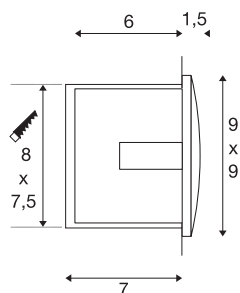

## DOWNUNDER OUT LED S

outdoor recessed wall light, LED, 3000K, anthracite

The DOWNUNDER OUT LED S recessed wall light is made of aluminium, and outfitted with high output SMD LEDs that produce downward directed, glare-free light emission. Thanks to its IP55 protection class, the luminaire is suitable for outdoor use. The luminaire is connected directly to the 230V mains supply. A mounting pot is included in the delivery for simple assembly.

### TECHNICAL DATA

Item no.:	233605
Primary nominal voltage	220-240V ~50/60Hz mA/V
Secondary power / secondary voltage	300mA
Width	9 cm
Height	9 cm
Depth	5 cm
Installation length	8 cm
Installation width	7.5 cm
Installation depth	7 cm
Net weight	0.242 kg
Gross weight	0.284 kg
IP Code	IP 55
Safety class	I
Assembly	Recessed
Assembly details	Wall
Wattage	1.7 W
Lumen	25 lm
Colour temperature	3000 Kelvin
Color	anthracite
CRI	80
LXXBXX data	L70B50
Minimum ambient temperature	-25 °C

## Light Source

916595	 A small icon for energy efficiency, showing a vertical bar with 'A' and 'G' on the left and a green arrow pointing right with a 'D' inside.	<b>Maximum ambient temperature</b>	50 °C
		<b>BIG WHITE Page</b>	701