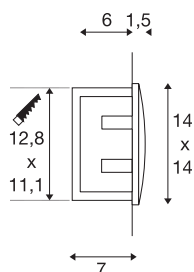

DOWNUNDER OUT LED L

outdoor recessed wall light, LED, 3000K, white

The DOWNUNDER OUT LED L recessed wall light is made of aluminium, and outfitted with high output SMD LEDs that produce downward directed, glare-free light emission. Thanks to its IP55 protection class, the luminaire is suitable for outdoor use. The luminaire is connected directly to the 230V mains supply. A mounting pot is included in the delivery for simple assembly.

TECHNICAL DATA

Item no.:	233611
Primary nominal voltage	220-240V ~50/60Hz mA/V
Secondary power / secondary voltage	300mA
Width	14 cm
Height	14 cm
Depth	5 cm
Installation length	12.8 cm
Installation width	11.1 cm
Installation depth	7 cm
Net weight	0.496 kg
Gross weight	0.584 kg
IP Code	IP 55
Safety class	I
Assembly	Recessed
Assembly details	Wall
Wattage	3.3 W
Lumen	155 lm
Colour temperature	3000 Kelvin
Color	white
CRI	80
LXXBXX data	L70B50
Minimum ambient temperature	-25 °C

Light Source

916417		Maximum ambient temperature	50 °C
		BIG WHITE Page	701