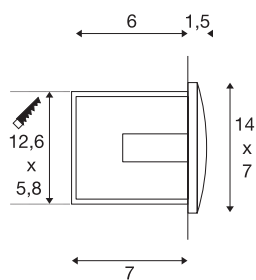

DOWNUNDER OUT LED M

outdoor recessed wall light, LED, 3000K, white

The DOWNUNDER OUT LED M recessed wall light is made of aluminium, and outfitted with high output SMD LEDs that produce downward directed, glare-free light emission. Thanks to its IP55 protection class, the luminaire is suitable for outdoor use. The luminaire is connected directly to the 230V mains supply. A mounting pot is included in the delivery for simple assembly.

TECHNICAL DATA

Item no.:	233621
Primary nominal voltage	220-240V ~50/60Hz mA/V
Secondary power / secondary voltage	300mA
Width	14 cm
Height	7 cm
Depth	5 cm
Installation length	12.6 cm
Installation width	5.8 cm
Installation depth	7 cm
Net weight	0.32 kg
Gross weight	0.359 kg
IP Code	IP 55
Safety class	I
Assembly	Recessed
Assembly details	Wall
Wattage	4 W
Lumen	155 lm
Colour temperature	3000 Kelvin
Color	white
CRI	80
LXXBXX data	L70B50
Minimum ambient temperature	-25 °C

Light Source

916417	 An energy label icon consisting of a yellow arrow pointing right, with the letters 'A', 'G', and 'E' stacked vertically inside it.	Maximum ambient temperature	50 °C
		BIG WHITE Page	701