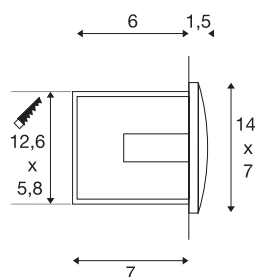

DOWNUNDER OUT LED M

outdoor recessed wall light, LED, 3000K, anthracite

The DOWNUNDER OUT LED M recessed wall light is made of aluminium, and outfitted with high output SMD LEDs that produce downward directed, glare-free light emission. Thanks to its IP55 protection class, the luminaire is suitable for outdoor use. The luminaire is connected directly to the 230V mains supply. A mounting pot is included in the delivery for simple assembly.

TECHNICAL DATA

Item no.:	233625
Primary nominal voltage	220-240V ~50/60Hz mA/V
Secondary power / secondary voltage	300mA
Width	14 cm
Height	7 cm
Depth	5 cm
Installation length	12.6 cm
Installation width	5.8 cm
Installation depth	7 cm
Net weight	0.318 kg
Gross weight	0.362 kg
IP Code	IP 55
Safety class	I
Assembly	Recessed
Assembly details	Wall
Wattage	4 W
Lumen	85 lm
Colour temperature	3000 Kelvin
Color	anthracite
CRI	80
LXXBXX data	L70B50
Minimum ambient temperature	-25 °C

Light Source

916417		Maximum ambient temperature	50 °C
		BIG WHITE Page	701