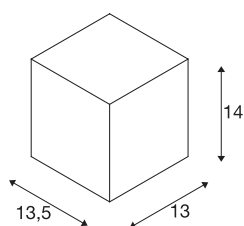

## BIG THEO WALL

outdoor wall light, Flood down, LED, 3000K, anthracite, W/H/D 13/14/13.5 cm

The BIG THEO WALL LED is made of aluminium and glass. Thanks to the position of the built-in sockets, the installed luminaire produces a wide radiating cone of light. It is suitable for use outdoors thanks to its IP44 protection class. Thanks to the built-in LED driver, the electrical connection of the luminaire, which comes in several colour versions, is made directly to the 230V mains supply. In addition, the BIG THEO series includes wall and ceiling lights and is therefore universally deployable. This luminaire includes built-in LED lamps.

## TECHNICAL DATA

Item no.:	234525
Number of different light outlets	1
Primary nominal voltage	100-277V ~50/60Hz mA/V
Secondary power / secondary voltage	500mA
Width	13 cm
Height	14 cm
Depth	13.5 cm
Net weight	1.291 kg
Gross weight	1.465 kg
IP Code	IP 44
Safety class	I
Impact resistance class	IK02
Impact resistance	0,2 Joule
Assembly	Surface
Assembly details	Wall
Wattage	21 W
Lumen	2000 lm
Colour temperature	3000 Kelvin
Beam angle	24 °
Color	anthracite
CRI	80
LXXBXX data	L70B50