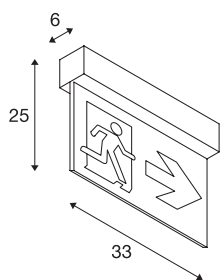

P-LIGHT 33

wall and ceiling light, emergency exit light, LED, 6000-K, white, L/W/H 33/6/25 cm, 4W

The P-LIGHT 33 emergency lighting system is suitable for use as a wall and ceiling light. The safety lights are fitted with a built-in Ni-MH battery with an automatic self-test. The detection range is 24 m. The emergency operating time of the luminaires is three hours. The luminaires can be operated permanently switched on / stand-by operation. The luminaire is connected directly to the 230V mains supply. Other variants of the P-LIGHT series are available. The luminaire is supplied with three signs with different arrow directions (right / left / down). As an option, other signs are available.

TECHNICAL DATA

Item no.:	240002
Number of different light outlets	1
Primary nominal voltage	220-240V ~50/60Hz mA/V
Width	33 cm
Height	25 cm
Depth	6 cm
Net weight	1.46 kg
Gross weight	1.865 kg
IP Code	IP 20
Safety class	II
Assembly	Surface
Assembly details	Ceiling, Wall
Wattage	4 W
Lumen	32 lm
Colour temperature	6000 Kelvin
Color	white
CRI	70
LXXBXX data	L70B50
BIG WHITE Page	340