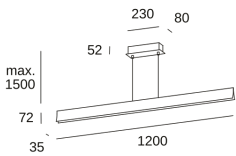

Bravo

Manel Llusca

00-4925-F5-M1

Pendant Bravo LED 37.5W LED warm-white 3000K ON-OFF Gold 3075lm

TECHNICAL FEATURES

Total power consumption of light (W) : 40.7W

Real lumens : 3075

Real lm/W : 76

Correlated Colour Temperature (CCT) : LED warm-white 3000K

Lens / reflector angle : FLOOD 84°

UGR : <=16

Structure material : Aluminium

Structure finish : Gold

Diffuser material : Acrylic

Diffuser finish : Opal

Luminance C90°G65°: 34.4

Lampholder	Quantity	Light source power (W)
LED	1	37.5W

UGR	
S=0.250	
Ceiling / cavity	0.7
Walls	0.5
Working Plane	0.2
Room dimensions	X=4H, Y=8H
UGR crosswise	6.1
UGR lengthwise	0.5

LOGISTICS

Net weight (kg): 1.88

Packaged weight (kg): 2.6

Packaging: 150mm x 95mm x 1270mm

LIGHT APPLICATION