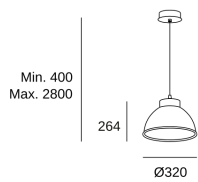

Warranty : 5 Years

Real lm/W : 62

Easily recycled luminaire

Structure material : Aluminium

Structure finish : White

Recommended light bulb : E27

LUMINOTECHNIC FEATURES

Luminance C0°G65°: 2061

Luminance C90°G65°: 2097

CRI: NA

MacAdam steps: NA

Photobiological risk: NA

Lampholder	Quantity	Light source power (W)
E27	1	Max. power 15W

LOGISTICS