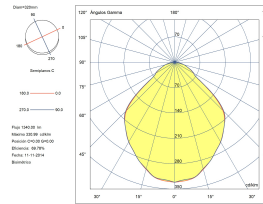

Luminance C90°G65°: 2097

CRI: NA

MacAdam steps: NA

Photobiological risk: NA

Lampholder	Quantity	Light source power (W)
E27	1	Max. power 15W

LOGISTICS