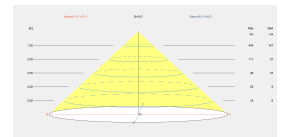

Pek E27

Josep Patsi

00-4962-14-00

Pendant Pek E27 15W White IP20 935lm

TECHNICAL FEATURES

Total power consumption of light (W) : 15W

Voltage / frequency : 100-240V/50-60Hz

Real lumens : 935

Warranty : 5 Years

Real lm/W : 62

Easily recycled luminaire

Structure material : Aluminium

Structure finish : White

Recommended light bulb : E27

LUMINOTECHNIC FEATURES

Luminance C0°G65°: 2061

Luminance C90°G65°: 2097

CRI: NA

MacAdam steps: NA

Photobiological risk: NA

Lampholder	Quantity	Light source power (W)
E27	1	Max. power 15W

LOGISTICS