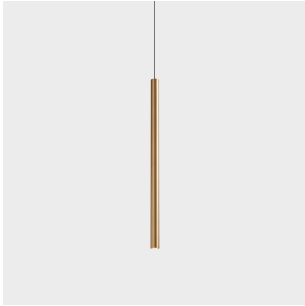

Stylus Recessed 600mm

00-5982-DN-DN

Pendant Stylus Recessed 600mm LED 7.7W LED warm-white 3000K ON-OFF Matte gold 412lm

TECHNICAL FEATURES

Total power consumption of light (W) : 9.7W

Real lumens : 412

Real lm/W : 42

Correlated Colour Temperature (CCT) : LED warm-white 3000K

Lens / reflector angle : MEDIUM 40°

Structure material : Aluminium

Structure finish : Matte gold

Diffuser material : Polycarbonate

Diffuser finish : Transparent