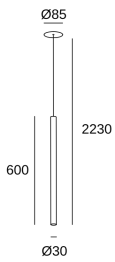

Stylus Recessed 600mm

00-5982-DN-DN

Pendant Stylus Recessed 600mm LED 7.7W LED warm-white 3000K ON-OFF Matte gold 412lm

TECHNICAL FEATURES

Total power consumption of light (W) : 9.7W

Real lumens : 412

Real lm/W : 42

Correlated Colour Temperature (CCT) : LED warm-white 3000K

Lens / reflector angle : MEDIUM 40°

Structure material : Aluminium

Structure finish : Matte gold

Diffuser material : Polycarbonate

Diffuser finish : Transparent

LOGISTICS

Net weight (kg): 0.83

Packaged weight (kg): 1.2

Packaging: 85mm x 85mm x 750mm